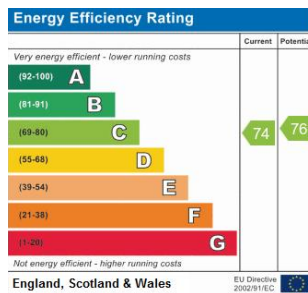

1 Cloister Road

Heaton Mersey, Stockport, SK4 3AE

-
-
-
-

£1,250 pcm
EPC Rating '74'

Property Description

Address:
1 cloister road

450 Didsbury Road
Stockport
Cheshire
SK4 3BS

www.joulesestateagents.com
0161 432 0432
info@joulesestateagents.com